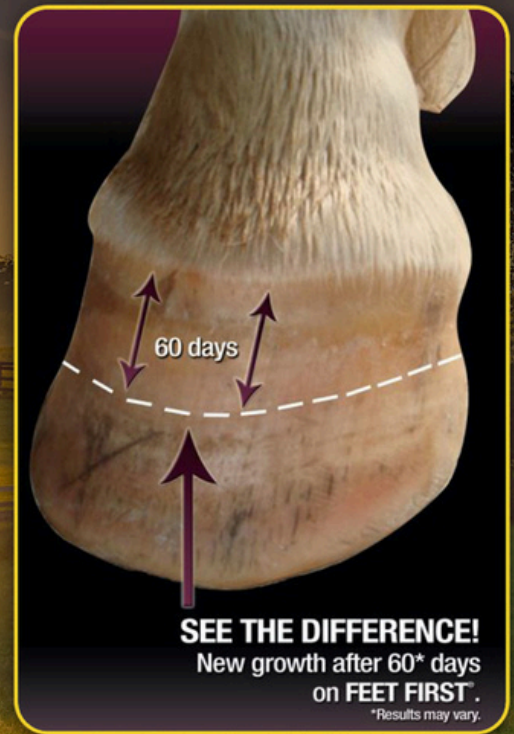

For those looking to enjoy the action in comfort, the Highland Club offers the best views, great food, and a relaxed atmosphere to take in the competition. Loch Moy Farm's 260 acres of stunning scenery, exceptional footing, and year-round calendar of competitions and schooling opportunities make it a truly special place to gather.

Wishing everyone a successful, safe, and exhilarating weekend!

Carolyn Mackintosh
Owner, Loch Moy Farm

Feet First[®] Coat 2nd

For Healthy Hooves, Coat, & Skin

Feet First[®] Coat 2nd is a daily flax seed-based supplement with 50mg of Biotin per serving that supports healthy hooves, coat, and skin in your horse.

Benefits Include:

- Provides all of the essential nutrients and fatty acids necessary to grow strong, tough hooves
- Supplies Omega 3's and 6's in proper balance. Particularly beneficial for horses without access to fresh forage
- When given daily, results can be seen in 60 days